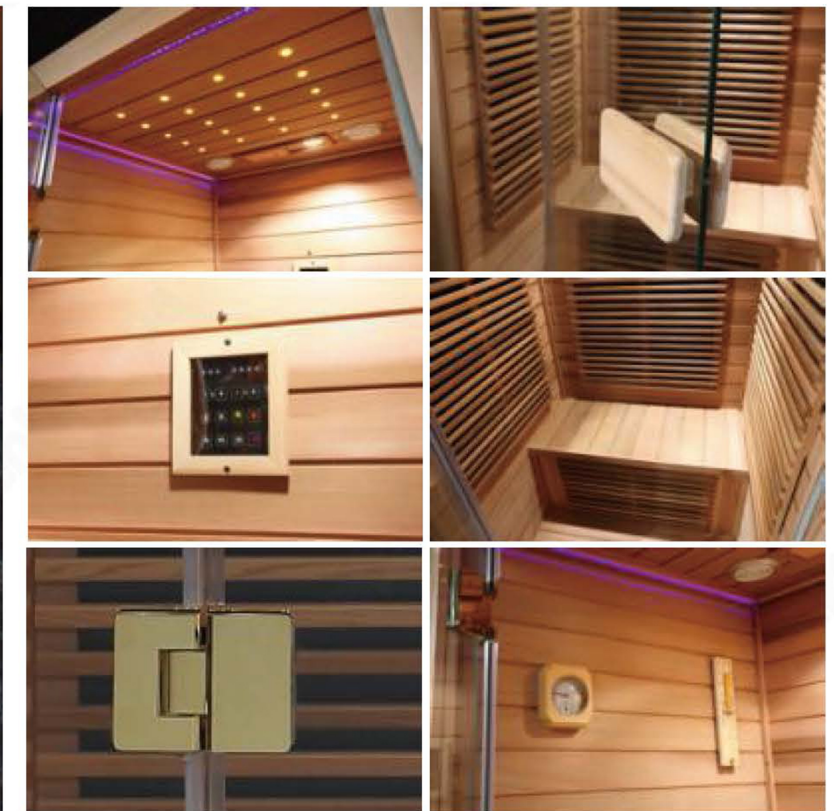

SIP-I018 (远红外桑拿房 far infrared SUANAROOM)

SIZE:900x900x1900 mm (可非标订做)

报价标配:
远红外发热板
触摸控制系统/时钟/温控/音乐播放/蓝牙/豪华扬声器
实木桑拿板
实木拉手
顶部透气拉窗
LED照明灯
钢化玻璃门
豪华门铰

加配选配 (收费):
红外线红光管加热器 (可选)
近红外线理疗灯 (可选)
人工学靠背 (可选)
顶部氛围灯带 (可选)
豪华玻璃暖足板 (可选)
背部玉石+暖光氛围灯 (可选)
控制系统款式 (可选)

木材选配 (定制):
芬兰云杉木/美国白松木/非洲阿巴齐木
加拿大铁杉木/加拿大红雪松

Quotation standard:
Far infrared heating plate
Touch control system/time control/temperature control/music playback/Bluetooth/luxury speakers
Solid wood sauna board
Solid wood handle
Top vent window
LED lighting
Toughened glass door
Luxury hinge

Additional options (fee):
Infrared red tube heater (optional)
Near infrared therapy Light (optional)
Manual backrest (optional)
Top ambient light strip (optional)
Deluxe Glass foot warmer (optional)
Back jade + Warm Light Ambient Light (optional)
Control system style (optional)

Wood selection (custom):
Finnish spruce/American aspen/African Abazi
Canadian hemlock/Canadian red cedar