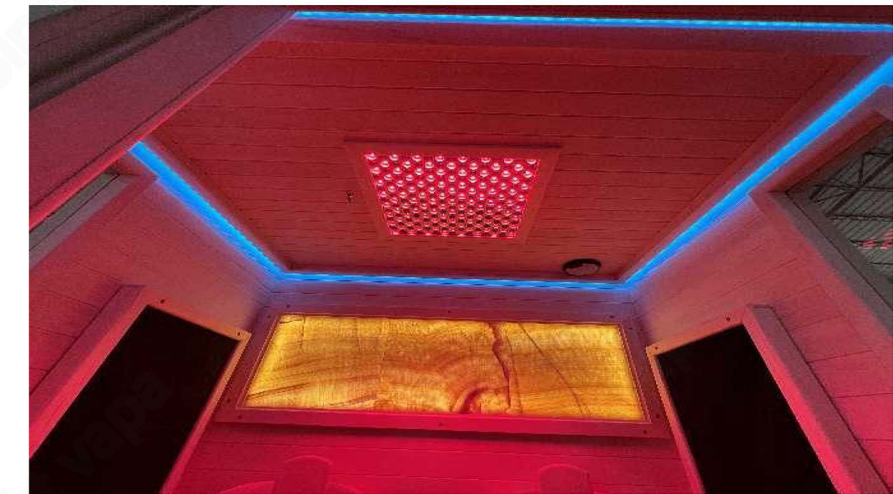

SIP-I001-1 (远红外桑拿房 far infrared SUANAROOM)

SIZE: 1120x900x1900 mm (可非标订做)

报价标配:
远红外发热板
触摸控制系统/时控/温控/音乐播放/蓝牙/豪华扬声器
实木桑拿板
实木拉手
顶部透气拉窗
LED照明灯
钢化玻璃门
豪华门铰

加配选配 (收费):
红外线红光管加热器 (可选)
近红外线理疗灯 (可选)
人工学靠背 (可选)
顶部氛围灯带 (可选)
豪华玻璃暖足板 (可选)
背部玉石+暖光氛围灯 (可选)
控制系统款式 (可选)

木材选配 (定制):
芬兰云杉木/美国白杨木/非洲阿巴齐木
加拿大铁杉木/加拿大红雪松

Quotation standard:
Far infrared heating plate
Touch control system/time control/temperature control/music playback/Bluetooth/luxury speakers
Solid wood sauna board
Solid wood handle
Top vent window
LED lighting
Toughened glass door
Luxury hinge

Additional options (fee):
Infrared red tube heater (optional)
Near infrared therapy Light (optional)
Manual backrest (optional)
Top ambient light strip (optional)
Deluxe Glass foot warmer (optional)
Back jade + Warm Light Ambient Light (optional)
Control system style (optional)

Wood selection (custom):
Finnish spruce/American aspen/African Abazi
Canadian hemlock/Canadian red cedar