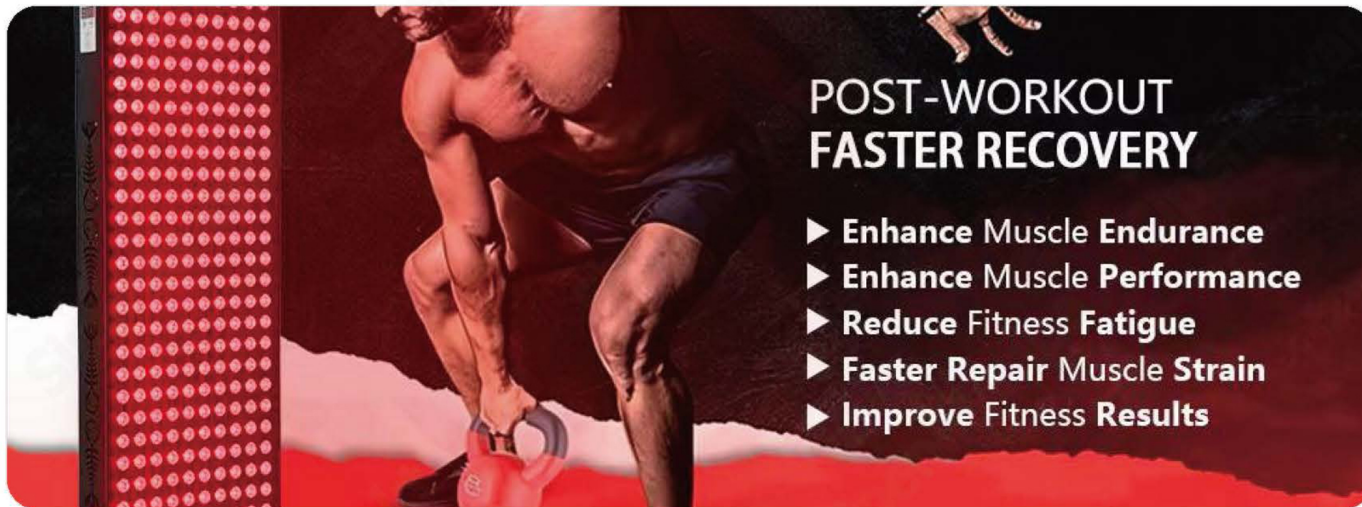

Near infrared analysis

Pure natural jade:

We use jade as raw material: processed into exquisite decorations to beautify life, cultivate character, and even prevent illness and prolong life. Its products are directly used for fitness and health care, such as in infrared rooms or saunas, which have the therapeutic effects of nourishing the skin, calming and calming the mind.

Top equipped with red light therapy lamp for physical therapy, making your body healthier

Most of the red light absorbed by the skin promotes the production of collagen, making the skin healthier and more hydrated. Red660nm: 850nm=1:1 (combination of red and near-infrared light) provides an equal percentage of red light near 660nm and 850nm, providing versatility for overall health.

850nm near-infrared light penetrates deep into the body, promoting muscle recovery and reducing joint pain.

Faster recovery after work, enhanced muscle endurance, enhanced muscle performance, reduced fitness fatigue

Quickly repair muscle strain, improve fitness effectiveness

Wall and leg configuration: FAR Infrared Sauna Room Introduction

Solar Life Light Far Infrared Heating Plate