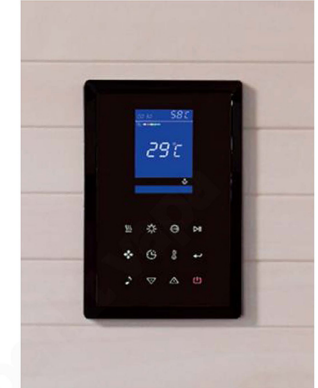

SIP-I001-1 (远红外桑拿房 far infrared SUANAROOM)

SIZE: 1120x900x1900 mm (可非标订做)

报价标配:
远红外发热板
触摸控制系统/时控/温控/音乐播放/蓝牙/豪华扬声器
实木桑拿板
实木拉手
顶部透气拉窗
LED照明灯
钢化玻璃门
豪华门铰

加配选配 (收费):
红外线红光管加热器 (可选)
近红外线理疗灯 (可选)
人工学靠背 (可选)
顶部氛围灯带 (可选)
豪华玻璃暖足板 (可选)
背部玉石+暖光氛围灯 (可选)
控制系统款式 (可选)

木材选配 (定制):
芬兰云杉木/美国白杨木/非洲阿巴齐木
加拿大铁杉木/加拿大红雪松

Quotation standard:
Far infrared heating plate
Touch control system/time control/temperature control/music playback/Bluetooth/luxury speakers
Solid wood sauna board
Solid wood handle
Top vent window
LED lighting
Toughened glass door
Luxury hinge

Additional options (fee):
Infrared red tube heater (optional)
Near infrared therapy Light (optional)
Manual backrest (optional)
Top ambient light strip (optional)
Deluxe Glass foot warmer (optional)
Back jade + Warm Light Ambient Light (optional)
Control system style (optional)

Wood selection (custom):
Finnish spruce/American aspen/African Abazi
Canadian hemlock/Canadian red cedar