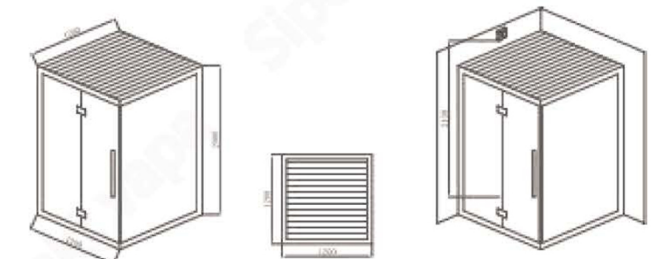

SIP-I017 (远红外桑拿房 far infrared SUANAROOM)

SIZE: 1200x1200x1900 mm (可非标订做)

报价标配:	Quotation standard:
远红外发热板	Far infrared heating plate
触摸控制系统/温控/音乐播放/蓝牙/豪华扬声器	Touch control system/temperature control/music playback/Bluetooth/luxury speakers
实木桑拿板	Solid wood sauna board
实木拉手	Solid wood handle
顶部透气拉窗	Top vent window
LED照明灯	LED lighting
钢化玻璃门	Toughened glass door
豪华门铰	Luxury hinge

加配选配 (收费):	Additional options (fee):
红外线红光管加热器 (可选)	Infrared red tube heater (optional)
近红外线理疗灯 (可选)	Near infrared therapy Light (optional)
人工学靠背 (可选)	Manual backrest (optional)
顶部氛围灯带 (可选)	Top ambient light strip (optional)
豪华玻璃暖足板 (可选)	Deluxe Glass foot warmer (optional)
背部玉石+暖光氛围灯 (可选)	Back jade + Warm Light Ambient Light (optional)
控制系统款式 (可选)	Control system style (optional)

木材选配 (定制):	Wood selection (custom):
芬兰云杉木/美国白松木/非洲阿巴齐木	Finnish spruce/American aspen/African Abazi
加拿大铁杉木/加拿大红杉木	Canadian hemlock/Canadian red cedar