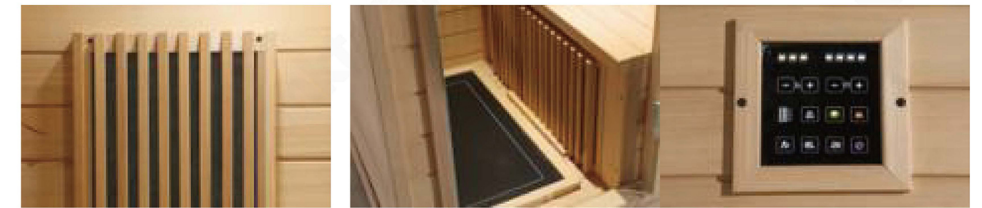

SIP-I026 (远红外桑拿房 far infrared SUANAROOM) SIZE: 900x900x1900 mm(可非标订做)