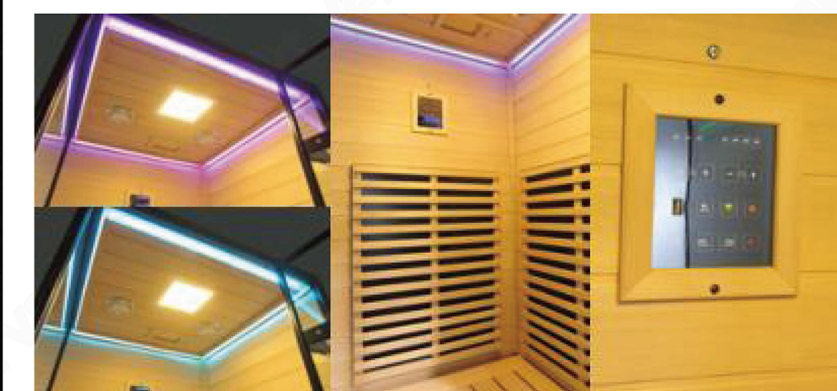

SIP-I032 (淋浴组合)

SIZE: 1800x900x2000 mm (可非标订做)

哑黑 304 不锈钢	7Dumb Black 304 Stainless Steel
远红外线发热板	Far Infrared Heating Plate
光波控制系统一套：	Lightwave control system set:
(收音机/喇叭/臭氧消毒	(Radio/speaker/ozone
/蓝牙音乐/电话) 双层桑拿板	disinfection
	USB接口
	Music/Telephone)
	Double-deck sauna board

钢化玻璃	Toughened glass
LED 顶灯	Top LED light
芬兰木	

铁杉木	Sauna wood
香柏木	Hemlock spruce
	Cedar beams