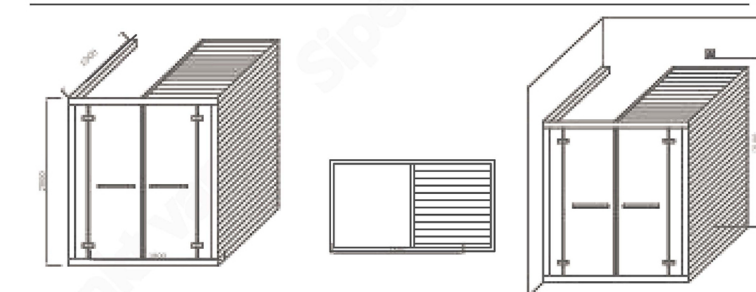

SIP-I032 (淋浴组合)

SIZE: 1800x900x2000 mm (可非标订做)

哑黑 304 不锈钢	7Dumb Black 304 Stainless Steel
远红外线发热板	Far Infrared Heating Plate
光波控制系统一套：	Lightwave control system set:
(收音机/喇叭/臭氧消毒	(Radio/speaker/ozone
/蓝牙音乐/电话) 双层桑拿板	disinfection
	USB接口
	Music/Telephone)
	Double-deck sauna board

钢化玻璃	Toughened glass
LED 顶灯	Top LED light
芬兰木	

铁杉木	Sauna wood
香柏木	Hemlock spruce
	Cedar beams