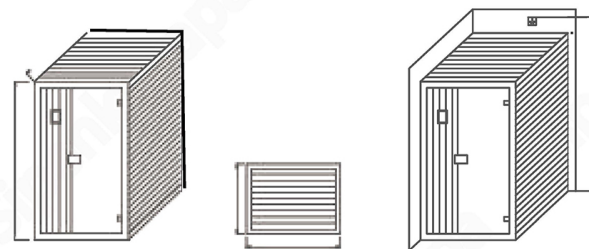

1. **报价标配:**
   远红外发热板
   触摸控制系统/时控/温控/音乐播放/蓝牙/豪华扬声器
   实木桑拿板
   实木拉手
   顶部透气拉窗
   LED照明灯
   钢化玻璃门
   豪华门铰
2. **加配选配 (收费):**
   红外线红光管加热器 (可选)
   近红外线理疗灯 (可选)
   人工学靠背 (可选)
   顶部氛围灯带 (可选)
   豪华玻璃暖足板 (可选)
   背部玉石+暖光氛围灯 (可选)
   控制系统款式 (可选)
3. **木材选配 (定制):**
   芬兰云杉木/美国白杨木/非洲阿巴齐木
   加拿大铁杉木/加拿大红雪松
4. **Quotation standard:**
   Far infrared heating plate
   Touch control system/time control/temperature control/music playback/Bluetooth/luxury speakers
   Solid wood sauna board
   Solid wood handle
   Top vent window
   LED lighting
   Toughened glass door
   Luxury hinge
5. **Additional options (fee):**
   Infrared red tube heater (optional)
   Near infrared therapy Light (optional)
   Manual backrest (optional)
   Top ambient light strip (optional)
   Deluxe Glass foot warmer (optional)
   Back jade + Warm Light Ambient Light (optional)
   Control system style (optional)
6. **Wood selection (custom):**
   Finnish spruce/American aspen/African Abazi
   Canadian hemlock/Canadian red cedar