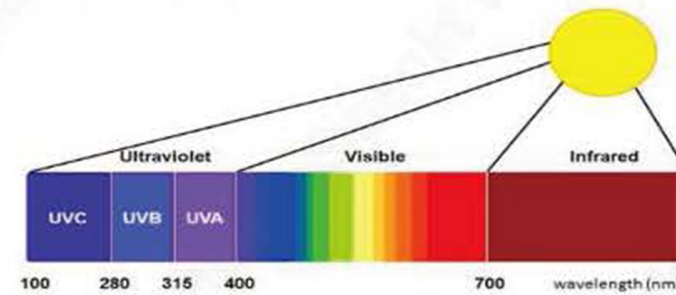

Red&Infrared Therapy

Device

- LCD Touch Screen
- High Irradiance Output
- Mutipul Applications
- Timer

a medical technique in which exposures to low-level laser light or light-emitting diodes (LEDs) stimulate cellular function leading to beneficial clinical effects. LED is a semiconductor device available at wavelengths ranging from ultraviolet (UV) to visible to near-infrared (NIR) bandwidth that converts electrical current into a non-coherent narrow bandwidth of the electromagnetic spectrum.