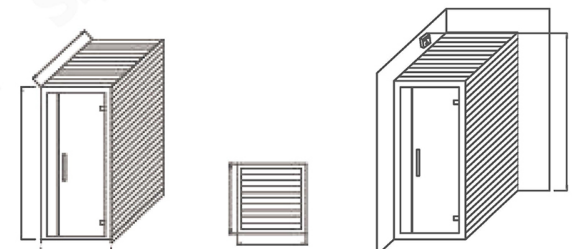

1. **报价标配:**
   远红外发热板
   触摸控制系统/时控/温控/音乐播放/蓝牙/豪华扬声器
   实木桑拿板
   实木拉手
   顶部透气拉窗
   LED照明灯
   钢化玻璃门
   豪华门铰
2. **加配选配 (收费):**
   红外线红光管加热器 (可选)
   近红外线理疗灯 (可选)
   人工学靠背 (可选)
   顶部氛围灯带 (可选)
   豪华玻璃暖足板 (可选)
   背部玉石+暖光氛围灯 (可选)
   控制系统款式 (可选)
3. **木材选配 (定制):**
   芬兰云杉木/美国白杨木/非洲阿巴齐木
   加拿大铁杉木/加拿大红雪松
4. **Quotation standard:**
   Far infrared heating plate
   Touch control system/time control/temperature control/music playback/Bluetooth/luxury speakers
   Solid wood sauna board
   Solid wood handle
   Top vent window
   LED lighting
   Toughened glass door
   Luxury hinge
5. **Additional options (fee):**
   Infrared red tube heater (optional)
   Near infrared therapy Light (optional)
   Manual backrest (optional)
   Top ambient light strip (optional)
   Deluxe Glass foot warmer (optional)
   Back jade + Warm Light Ambient Light (optional)
   Control system style (optional)
6. **Wood selection (custom):**
   Finnish spruce/American aspen/African Abazi
   Canadian hemlock/Canadian red cedar